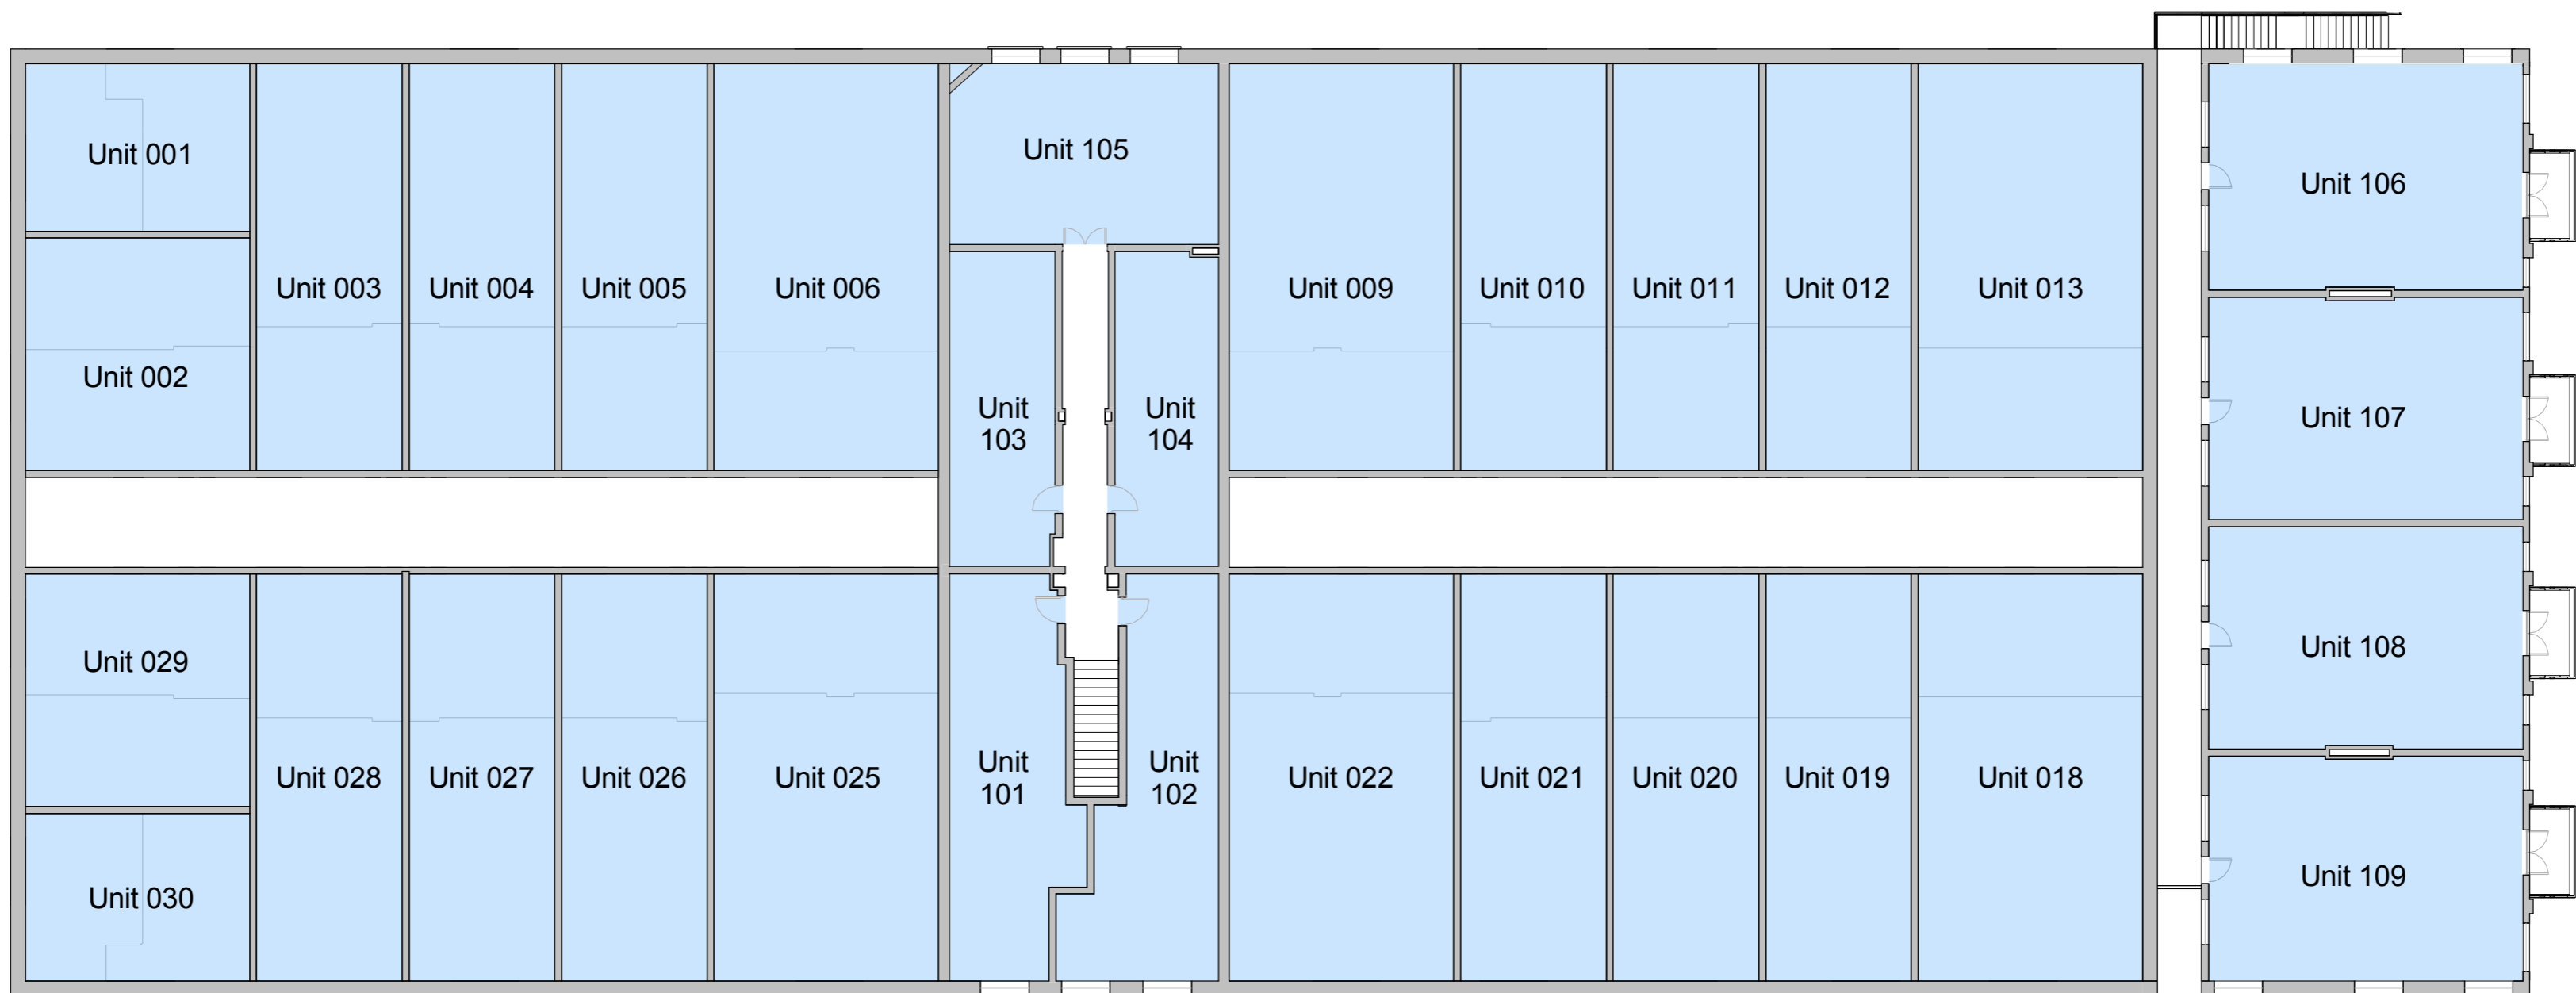

GROUND FLOOR PLAN - White House

SCALE 1:200

FIRST FLOOR PLAN - White House

SCALE 1:200